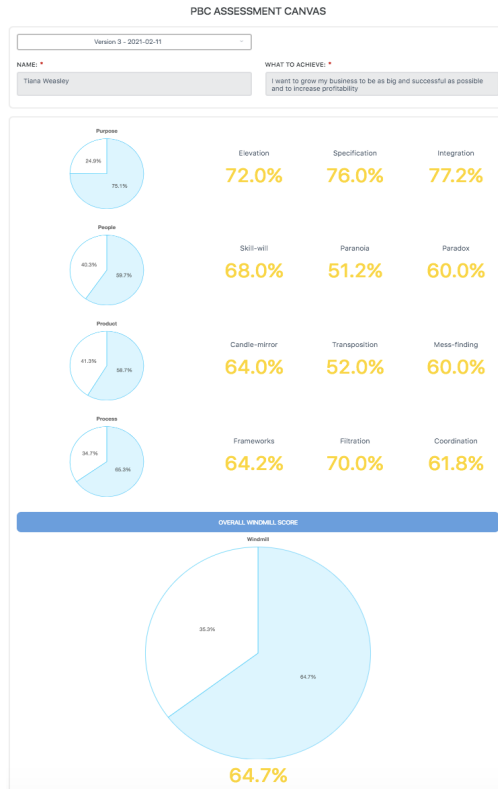

How Do I Update the Coordination Assessment Worksheet Guide

Select the PBC Assessment version to view

- On the left-hand side there is a drop-down menu for you to select the PBC Assessment version
  - Clicking on this will show all PBC Assessment versions

PBC ASSESSMENT CANVAS

▼Version 3 - 2021-02-11

NAME: * **WHAT TO ACHIEVE: ***

Tiana Weasley

I want to grow my business to be as big and successful as possible and to increase profitability

- From this list, select the PBC Assessment version you'd like to view the canvas for

PBC ASSESSMENT CANVAS

▼Version 1 - 2021-02-10
Version 2 - 2021-02-11
Version 3 - 2021-02-11
Version 4 - 2021-02-13
Version 5 - 2021-02-13
☐ Version 6 - 2021-02-13

NAME: * **WHAT TO ACHIEVE: ***

Tiana Weasley

I want to grow my business to be as big and successful as possible and to increase profitability

- This will display the PBC Canvas for that assessment, in this example its version 3