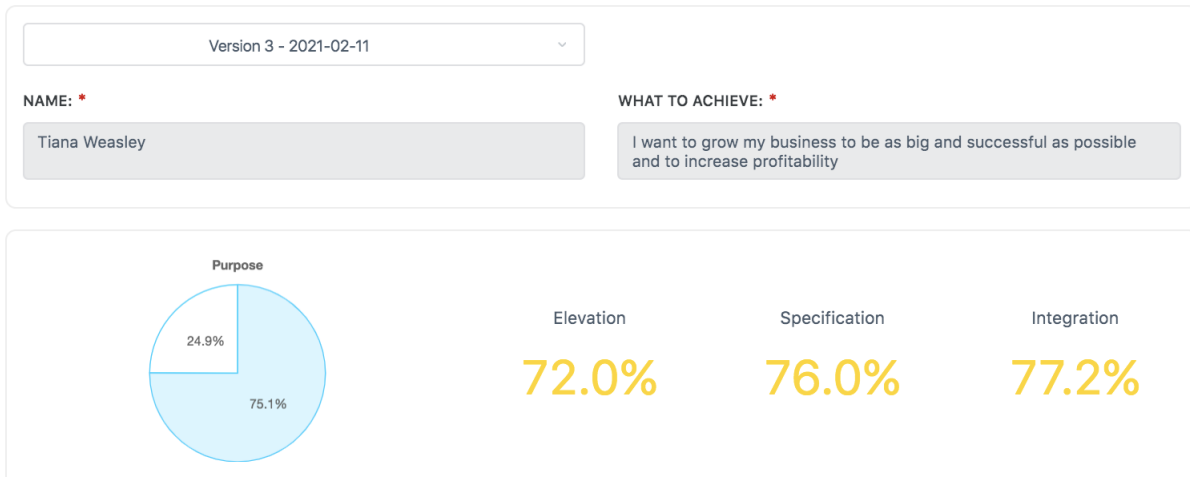

How Do I Update the Coordination Assessment Worksheet Guide

How to navigate to the PBC Assessment Canvas?

- Navigate to the PBC Assessment Canvas
 - In the PBC Assessment there is a menu at the top of the screen
 - Click on 'PBC Canvas' to navigate to the canvas

- This will take you to the PBC Canvas page

PBC ASSESSMENT CANVAS

How Do I Update the Coordination Assessment Worksheet Guide

Select the PBC Assessment version to view

- On the left-hand side there is a drop-down menu for you to select the PBC Assessment version
 - Clicking on this will show all PBC Assessment versions