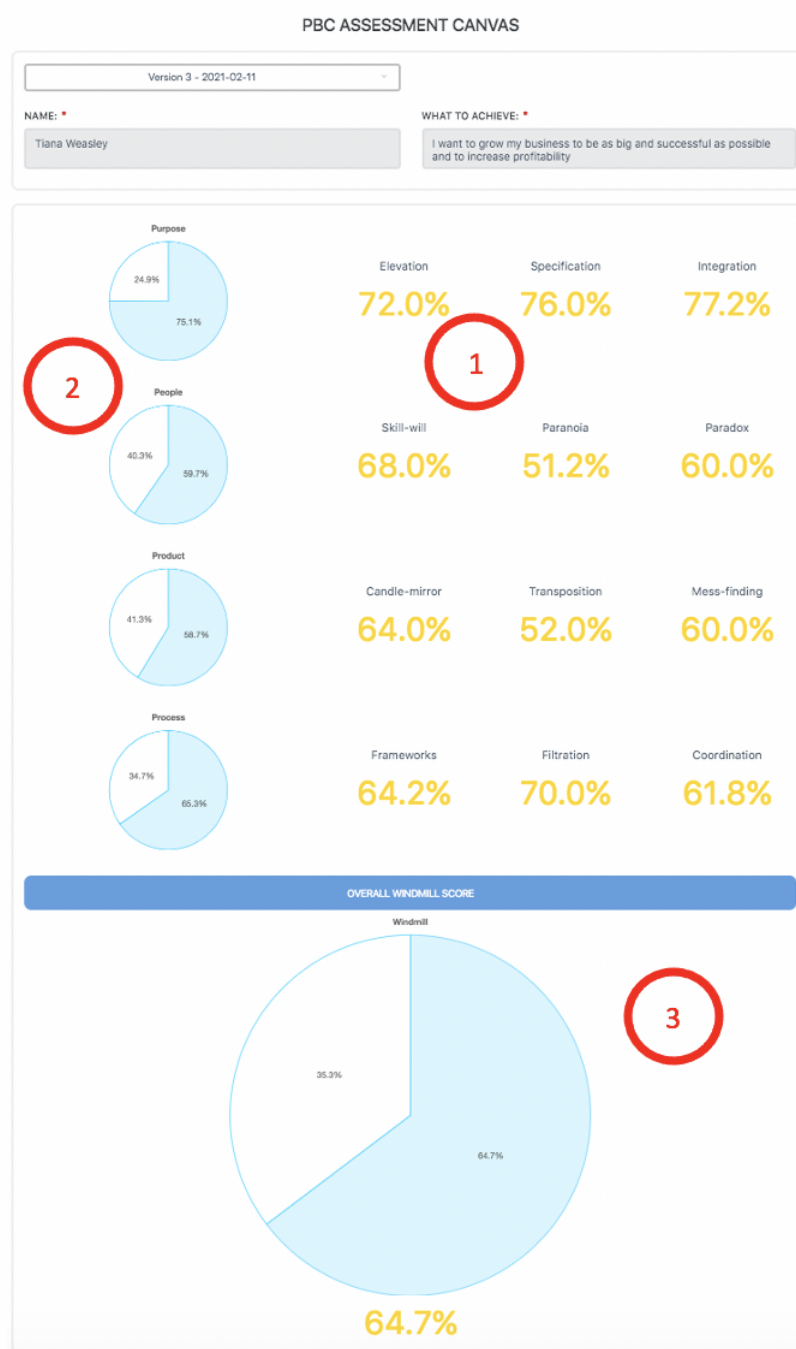

Can I update the PBC Assessment Canvas?

- No, you can only view it as its updated automatically from the PBC Assessment
- The PBC Assessment Canvas reflects the percentage scores that are recorded into the following Assessment worksheets:
 - Elevation
 - Specification
 - Integration
 - Skill and Will
 - Productive Paranoia
 - Paradox
 - Candle versus Mirror
 - Transposition
 - Mess Finding
 - Frameworks
 - Filtration
 - Coordination
- It can only be **viewed**
- The only way to alter the values displayed is to amend these in the individual Assessment worksheets

I want to grow my business to be as big and successful as possible and to increase profitability

- This will display the PBC Canvas for that assessment, in this example its version 3

How Do I Update the Coordination Assessment Worksheet Guide

What does the PBC Canvas tell me?

- The PBC Canvas provides a snapshot of the performance for each PBC Assessment, for:
 1. Each sub-blade
 2. Each blade
 3. And overall performance

- It provides a nice visual summary of your performance for the assessment